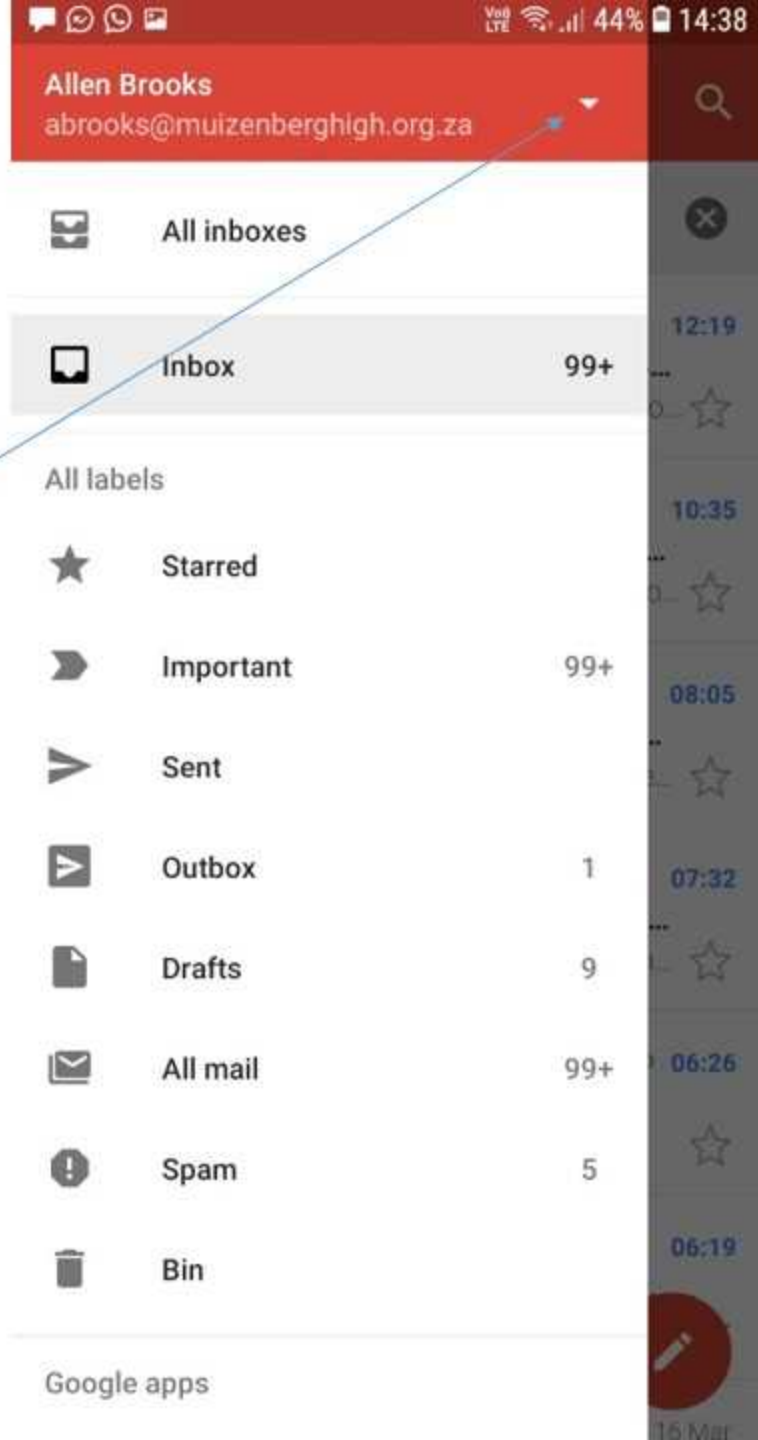

Cellphone Email Setup

Step One:
Click on the Gmail icon
on your phone or
Download the app
From the Google
Play store.

Step Two:
Click on the three
lines.

Step Three:
Your existing email address
will open if you have one, click on
the down arrow shown on the right.